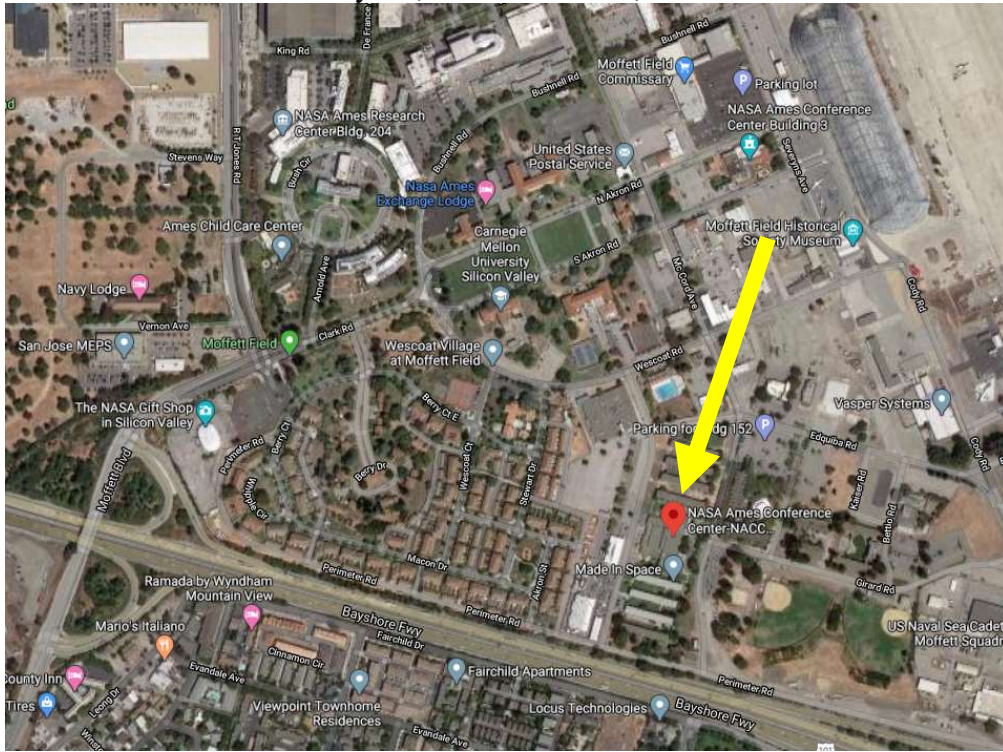

Name	Address	Phone	Cost Estimate	Distance to Moffett
Hotel Fairchild	5 Fairchild Dr, Mountain View, CA, 94043	650-934-0155	\$199/night	0.7 miles
County Inn	850 Leong Dr, Mountain View, CA, 94043	650-961-1131	\$169 - \$209/night	0.8 miles
Extended Stay America San Jose, Mountain View	190 E El Camino Real, Mountain View, CA, 94040	650-962-1500	\$242/night	2.9 miles
America's Best Value	1012 W El Camino Real, Mountain View, CA, 94040	650-961-6720	\$210- \$239/night	2.7 miles
Mountain View Inn	2300 W El Camino Real, Mountain View, CA, 94040	855-213-0582	\$195- 203/night	3.0 miles
Ramada by Wyndham	55 Fairchild Drive	650-967-6856	\$229/night	0.9 miles
Motel 6 Sunnyvale North	775 N Mathilda Ave, Sunnyvale, CA 94086	408-736-4595	\$119/night	1.8 miles
Motel 6 Sunnyvale South	806 West Ahwanee Ave, Sunnyvale, CA, 94085	408-720-1222	\$139/night	1.8 miles
Days Inn & Suites by Wyndham Sunnyvale	504 Ross Dr. Sunnyvale, CA, 94089	408-734-9900	\$154/night	2.5 miles
Extended Stay America San Jose, Sunnyvale	1255 Orleans Dr. Sunnyvale, CA, 94089	408-734-3431	\$189/night	3.1 miles

Americas Best Value Inn Sunnyvale	385 Weddell Dr. Sunnyvale, CA, 94089	855-299-7306	\$155/night	2.2 miles
---	--	--------------	-------------	-----------

DIRECTIONS

[NASA Ames Conference Center, Building 152](#)
200 Bailey Rd, Mountain View, CA 94043

Parking locations (yellow square) and Building 152 (red circle)

Map location of Building 152 (red circle)